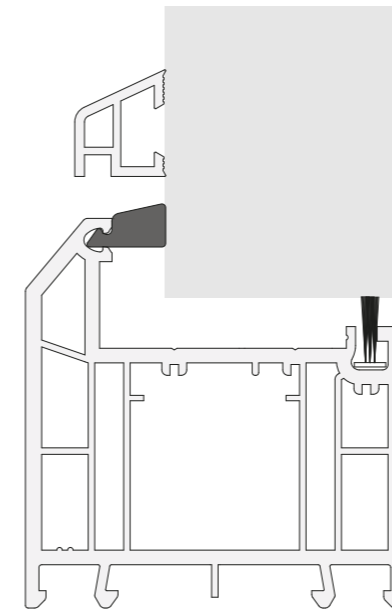

FULL THRESHOLD 72MM

A full threshold offers maximum thermal performance.

SLIM THRESHOLD 52MM

This option provides the best of both worlds for thermal performance and practicality.

LOW ALUMINIUM 15MM

A low aluminium threshold provides easy access for prams and wheelchairs.