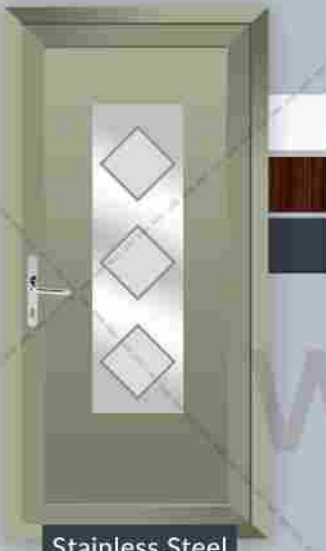

Stainless Steel

Ref No: YDP-035