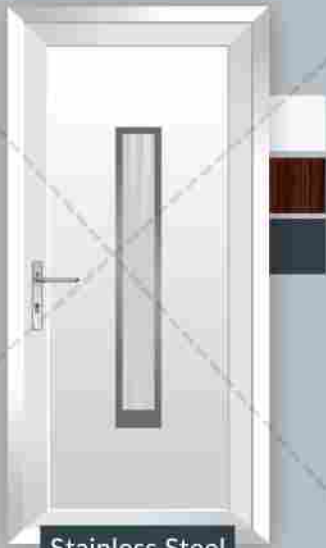

New Modern Collection

Stainless Steel

Ref No: YDP-082