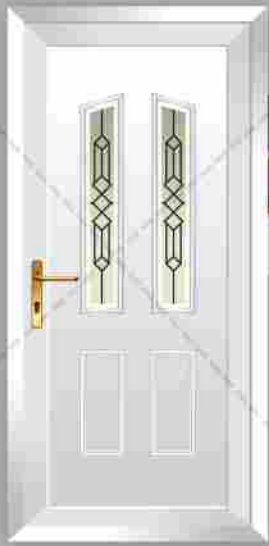

York Collection

Mould Size:
Height 1420mm x Width 505mm

YORKSHIRE
DOOR PANELS

Ref No: YDP-077